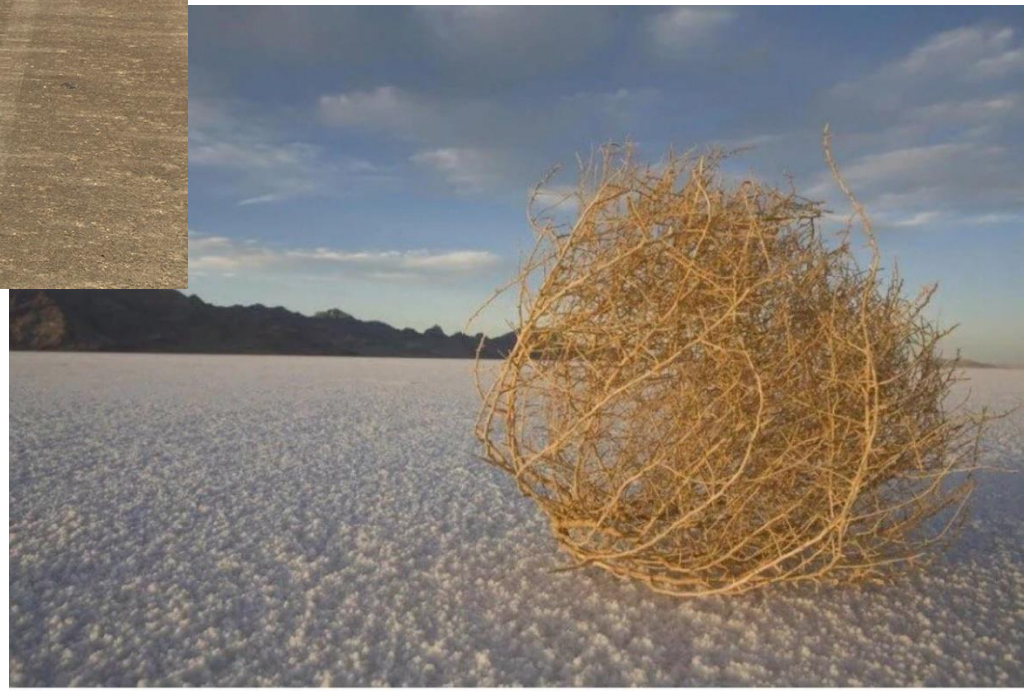

Кандым – перекати поле